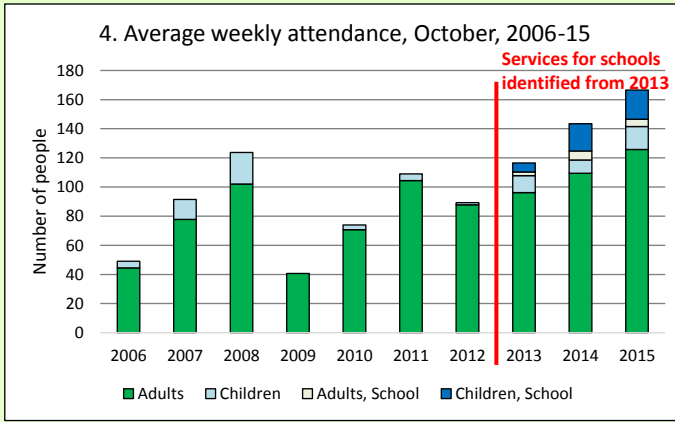

This dashboard contains figures as submitted by churches currently in the benefice
Attendance statistics have been taken from annual Statistics for Mission returns.
Average weekly attendance: attendance at Sunday and midweek church services & fresh expressions in October; Figs 1 & 5 do not include attendance at services for schools.
Easter: Easter Eve & Easter Day; Christmas: Christmas Eve & Christmas Day.
Baptisms: all baptisms & thanksgivings.
Marriages: marriages and services of prayer & dedication after civil marriages.
Funerals: those held in church & at crematoria/cemeteries.
Worshipping Community information has been collected from 2012 onwards.
Census data taken from the 2011 national Census.

The above statistics have been mapped onto benefice boundaries so are approximations.
For more information, see:
<https://www.churchofengland.org/about-us/facts-stats/research-statistics.aspx>

Variations in attendance from year to year may be the result of changes in the number of churches that submitted returns, or changes in parish/benefice structure.

Number of churches included in submitted returns: 2006 7; 2007 7; 2008 7; 2009 4; 2010 6; 2011 7; 2012 7; 2013 5; 2014 7; 2015 7.

Produced by the Research and Statistics Unit, Church House, Great Smith Street, London SW1P 3AZ. Date of production: 31/1/17

Every effort has been made to ensure that data are reliable. We would be grateful to be notified of any significant errors or omissions by email to statistics.unit@churchofengland.org

Follow us on Twitter:
@cofestats