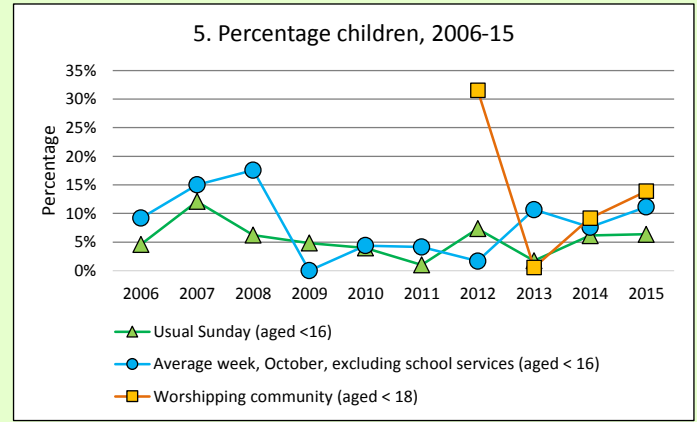

This dashboard contains figures as submitted by churches currently in the benefice
Attendance statistics have been taken from annual Statistics for Mission returns.
Average weekly attendance: attendance at Sunday and midweek church services & fresh expressions in October; Figs 1 & 5 do not include attendance at services for schools.
Easter: Easter Eve & Easter Day; Christmas: Christmas Eve & Christmas Day.
Baptisms: all baptisms & thanksgivings.
Marriages: marriages and services of prayer & dedication after civil marriages.
Funerals: those held in church & at crematoria/cemeteries.
Worshipping Community information has been collected from 2012 onwards.
Census data taken from the 2011 national Census.

The above statistics have been mapped onto benefice boundaries so are approximations.
For more information, see:
<https://www.churchofengland.org/about-us/facts-stats/research-statistics.aspx>

Variations in attendance from year to year may be the result of changes in the number of churches that submitted returns, or changes in parish/benefice structure.

Number of churches included in submitted returns: 2006 7; 2007 7; 2008 7; 2009 4; 2010 6; 2011 7; 2012 7; 2013 5; 2014 7; 2015 7.

Produced by the Research and Statistics Unit, Church House, Great Smith Street, London SW1P 3AZ. Date of production: 31/1/17

Every effort has been made to ensure that data are reliable. We would be grateful to be notified of any significant errors or omissions by email to statistics.unit@churchofengland.org

Follow us on Twitter:
@cofestats