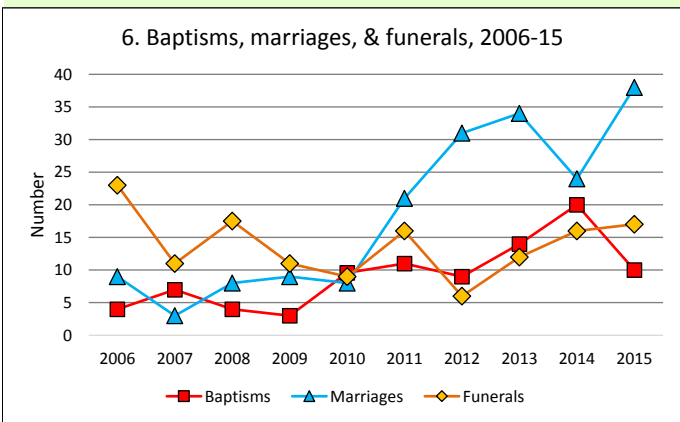

# Dashboard for the benefice of The Guitings, Cutsdean, Farmcote, Upper Slaughter in the Deanery of North Cotswold

## Benefice census summary

Benefice population (2011): 1556

	Benefice	Diocese	National
% aged 0-17	16%	20%	21%
% aged 18-44	25%	33%	37%
% aged 45-64	35%	28%	25%
% aged 65 & over	24%	19%	16%
% Christian	72%	64%	59%
% non-Christian religion	1%	2%	9%

**This dashboard contains figures as submitted by churches currently in the benefice**  
**Attendance statistics** have been taken from annual Statistics for Mission returns.  
 Average weekly attendance: attendance at Sunday and midweek church services & fresh expressions in October; Figs 1 & 5 do not include attendance at services for schools.  
 Easter: Easter Eve & Easter Day; Christmas: Christmas Eve & Christmas Day.  
 Baptisms: all baptisms & thanksgivings.  
 Marriages: marriages and services of prayer & dedication after civil marriages.  
 Funerals: those held in church & at crematoria/cemeteries.  
 Worshipping Community information has been collected from 2012 onwards.  
**Census data** taken from the 2011 national Census.