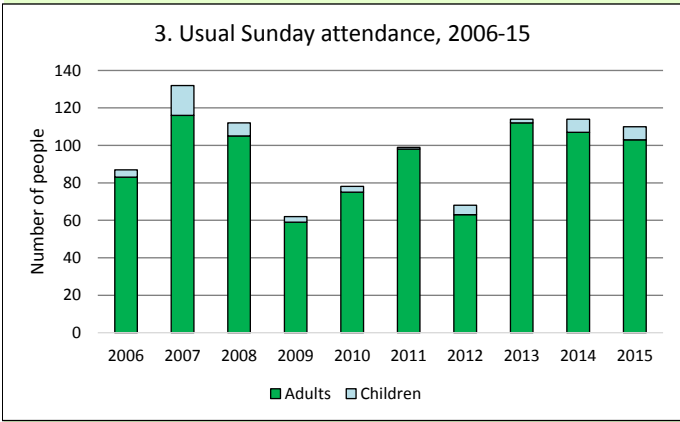

This dashboard contains figures as submitted by churches currently in the benefice
Attendance statistics have been taken from annual Statistics for Mission returns.
Average weekly attendance: attendance at Sunday and midweek church services & fresh expressions in October; Figs 1 & 5 do not include attendance at services for schools.
Easter: Easter Eve & Easter Day; Christmas: Christmas Eve & Christmas Day.
Baptisms: all baptisms & thanksgivings.
Marriages: marriages and services of prayer & dedication after civil marriages.
Funerals: those held in church & at crematoria/cemeteries.
Worshipping Community information has been collected from 2012 onwards.
Census data taken from the 2011 national Census.

The above statistics have been mapped onto benefice boundaries so are approximations.
For more information, see:
<https://www.churchofengland.org/about-us/facts-stats/research-statistics.aspx>

Variations in attendance from year to year may be the result of changes in the number of churches that submitted returns, or changes in parish/benefice structure.

Number of churches included in submitted returns: 2006 7; 2007 7; 2008 7; 2009 4; 2010 6; 2011 7; 2012 7; 2013 5; 2014 7; 2015 7.

Produced by the Research and Statistics Unit, Church House, Great Smith Street, London SW1P 3AZ. Date of production: 31/1/17

Every effort has been made to ensure that data are reliable. We would be grateful to be notified of any significant errors or omissions by email to statistics.unit@churchofengland.org

Follow us on Twitter:
@cofestats