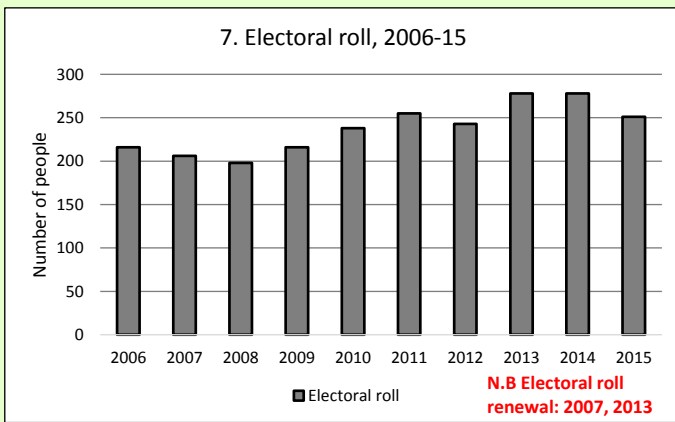

This dashboard contains figures as submitted by churches currently in the benefice
Attendance statistics have been taken from annual Statistics for Mission returns.
Average weekly attendance: attendance at Sunday and midweek church services & fresh expressions in October; Figs 1 & 5 do not include attendance at services for schools.
Easter: Easter Eve & Easter Day; Christmas: Christmas Eve & Christmas Day.
Baptisms: all baptisms & thanksgivings.
Marriages: marriages and services of prayer & dedication after civil marriages.
Funerals: those held in church & at crematoria/cemeteries.
Worshipping Community information has been collected from 2012 onwards.
Census data taken from the 2011 national Census.

The above statistics have been mapped onto benefice boundaries so are approximations.
For more information, see:
<https://www.churchofengland.org/about-us/facts-stats/research-statistics.aspx>

Variations in attendance from year to year may be the result of changes in the number of churches that submitted returns, or changes in parish/benefice structure.

Number of churches included in submitted returns: 2006 7; 2007 7; 2008 7; 2009 4; 2010 6; 2011 7; 2012 7; 2013 5; 2014 7; 2015 7.

Produced by the Research and Statistics Unit, Church House, Great Smith Street, London SW1P 3AZ. Date of production: 31/1/17

Every effort has been made to ensure that data are reliable. We would be grateful to be notified of any significant errors or omissions by email to statistics.unit@churchofengland.org

Follow us on Twitter:
@cofestats