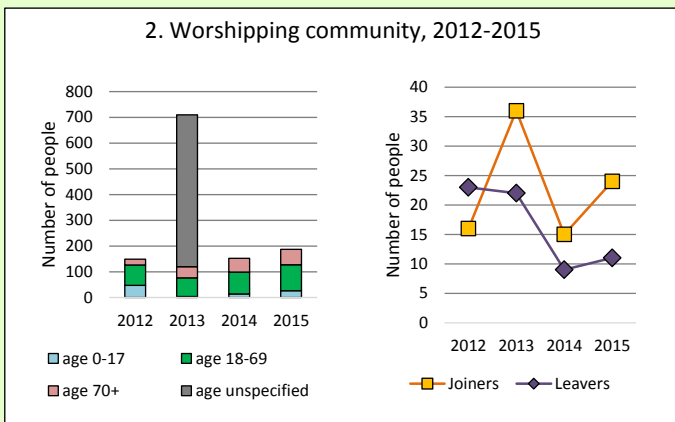

# Dashboard for the benefice of The Guitings, Cutsdean, Farmcote, Upper Slaughter in the Deanery of North Cotswold

## Benefice census summary

Benefice population (2011): 1556

	Benefice	Diocese	National
% aged 0-17	16%	20%	21%
% aged 18-44	25%	33%	37%
% aged 45-64	35%	28%	25%
% aged 65 & over	24%	19%	16%
% Christian	72%	64%	59%
% non-Christian religion	1%	2%	9%

**This dashboard contains figures as submitted by churches currently in the benefice**  
**Attendance statistics** have been taken from annual Statistics for Mission returns.  
 Average weekly attendance: attendance at Sunday and midweek church services & fresh expressions in October; Figs 1 & 5 do not include attendance at services for schools.  
 Easter: Easter Eve & Easter Day; Christmas: Christmas Eve & Christmas Day.  
 Baptisms: all baptisms & thanksgivings.  
 Marriages: marriages and services of prayer & dedication after civil marriages.  
 Funerals: those held in church & at crematoria/cemeteries.  
 Worshipping Community information has been collected from 2012 onwards.  
**Census data** taken from the 2011 national Census.