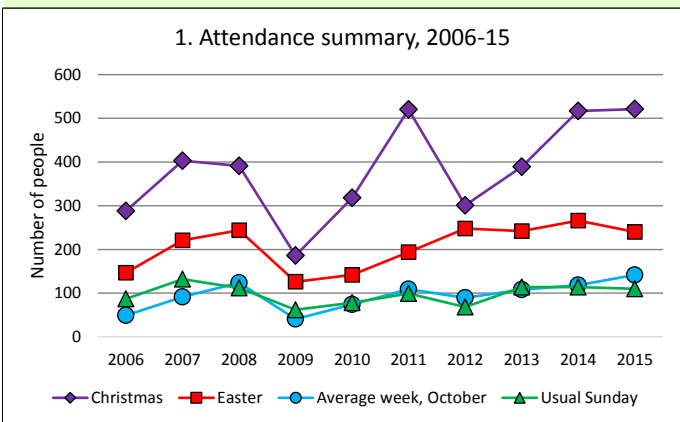

## Benefice census summary

Benefice population (2011): 1556

	Benefice	Diocese	National
% aged 0-17	16%	20%	21%
% aged 18-44	25%	33%	37%
% aged 45-64	35%	28%	25%
% aged 65 & over	24%	19%	16%
% Christian	72%	64%	59%
% non-Christian religion	1%	2%	9%

**This dashboard contains figures as submitted by churches currently in the benefice**  
**Attendance statistics** have been taken from annual Statistics for Mission returns.  
 Average weekly attendance: attendance at Sunday and midweek church services & fresh expressions in October; Figs 1 & 5 do not include attendance at services for schools.  
 Easter: Easter Eve & Easter Day; Christmas: Christmas Eve & Christmas Day.  
 Baptisms: all baptisms & thanksgivings.  
 Marriages: marriages and services of prayer & dedication after civil marriages.  
 Funerals: those held in church & at crematoria/cemeteries.  
 Worshipping Community information has been collected from 2012 onwards.  
**Census data** taken from the 2011 national Census.