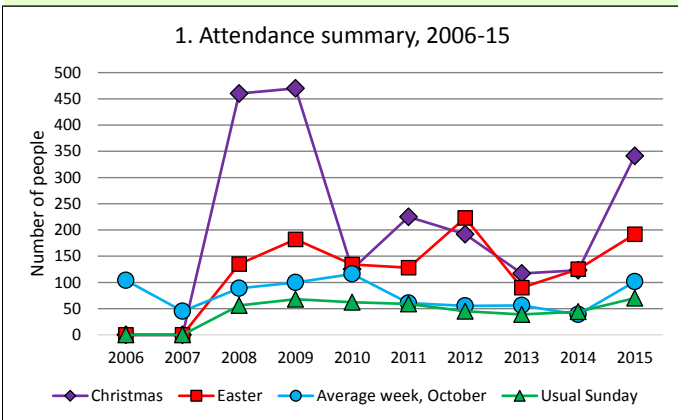

Dashboard for the benefice of Deerhurst & Apperley w Forthampton, Chaceley, Tred in the Deanery of TEWKESBURY and WINCHCOMBE

Benefice census summary

Benefice population (2011): 1911

	Benefice	Diocese	National
% aged 0-17	17%	20%	21%
% aged 18-44	26%	33%	37%
% aged 45-64	36%	28%	25%
% aged 65 & over	21%	19%	16%
% Christian	71%	64%	59%
% non-Christian religion	1%	2%	9%

For more detailed census information see <http://arcg.is/1RaS4CS>
<https://www.churchofengland.org/about-us/facts-stats/research-statistics.aspx>

Number of churches in benefice (2016): 6

Benefice code: 16/082CR

Number of parishes in benefice (2016): 4