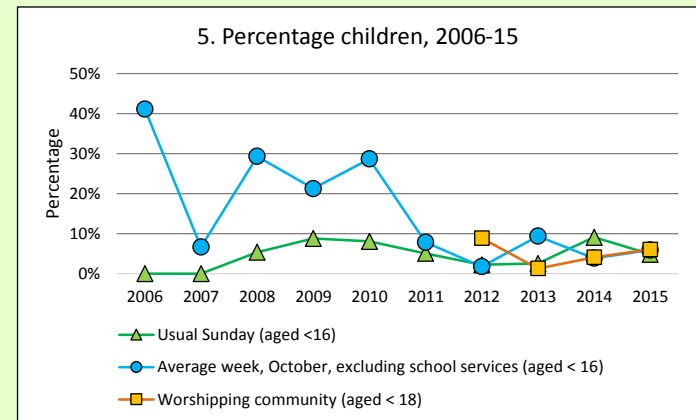

This dashboard contains figures as submitted by churches currently in the benefice

Attendance statistics have been taken from annual Statistics for Mission returns.

Average weekly attendance: attendance at Sunday and midweek church services & fresh expressions in October; Figs 1 & 5 do not include attendance at services for schools.

Easter: Easter Eve & Easter Day; Christmas: Christmas Eve & Christmas Day.

Baptisms: all baptisms & thanksgivings.

Marriages: marriages and services of prayer & dedication after civil marriages.

Funerals: those held in church & at crematoria/cemeteries.

Worshipping Community information has been collected from 2012 onwards.

Census data taken from the 2011 national Census.

The above statistics have been mapped onto benefice boundaries so are approximations.

For more information, see:

<https://www.churchofengland.org/about-us/facts-stats/research-statistics.aspx>

Variations in attendance from year to year may be the result of changes in the number of churches that submitted returns, or changes in parish/benefice structure.

Number of churches included in submitted returns: 2006 5; 2007 5; 2008 6; 2009 5; 2010 6; 2011 6; 2012 6; 2013 3; 2014 3; 2015 6.

Produced by the Research and Statistics Unit, Church House, Great Smith Street, London SW1P 3AZ. Date of production: 31/1/17

Every effort has been made to ensure that data are reliable. We would be grateful to be notified of any significant errors or omissions by email to statistics.unit@churchofengland.org

Follow us on Twitter:
@cofestats

Research and Statistics