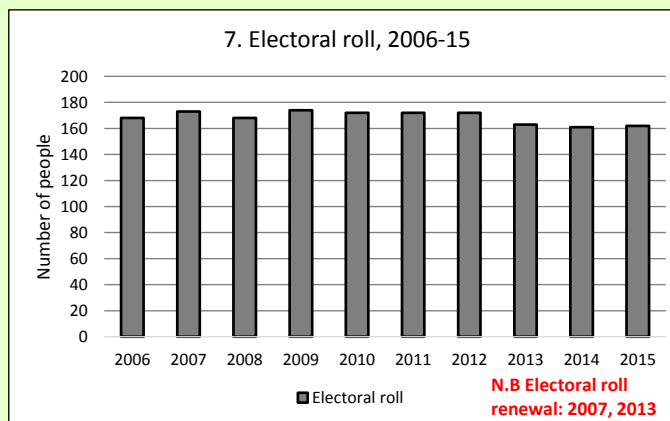

This dashboard contains figures as submitted by churches currently in the benefice

Attendance statistics have been taken from annual Statistics for Mission returns.

Average weekly attendance: attendance at Sunday and midweek church services & fresh expressions in October; Figs 1 & 5 do not include attendance at services for schools.

Easter: Easter Eve & Easter Day; Christmas: Christmas Eve & Christmas Day.

Baptisms: all baptisms & thanksgivings.

Marriages: marriages and services of prayer & dedication after civil marriages.

Funerals: those held in church & at crematoria/cemeteries.

Worshipping Community information has been collected from 2012 onwards.

Census data taken from the 2011 national Census.

The above statistics have been mapped onto benefice boundaries so are approximations.

For more information, see:

<https://www.churchofengland.org/about-us/facts-stats/research-statistics.aspx>

Variations in attendance from year to year may be the result of changes in the number of churches that submitted returns, or changes in parish/benefice structure.

Number of churches included in submitted returns: 2006 5; 2007 5; 2008 6; 2009 5; 2010 6; 2011 6; 2012 6; 2013 3; 2014 3; 2015 6.

Produced by the Research and Statistics Unit, Church House, Great Smith Street, London SW1P 3AZ. Date of production: 31/1/17

Every effort has been made to ensure that data are reliable. We would be grateful to be notified of any significant errors or omissions by email to statistics.unit@churchofengland.org

Follow us on Twitter:
@cofestats

Research and Statistics