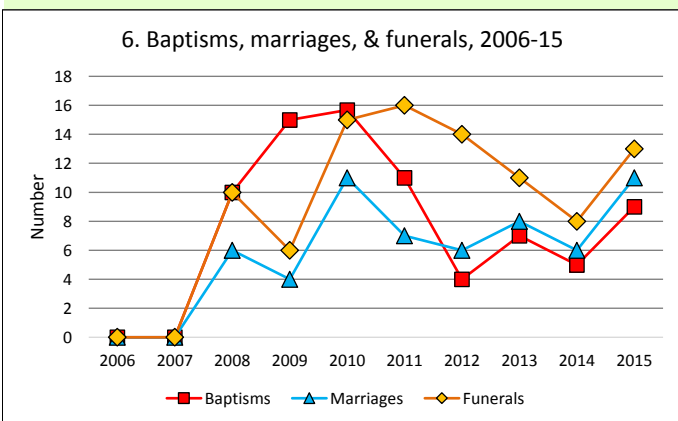

Dashboard for the benefice of Deerhurst & Apperley w Forthampton, Chaceley, Tred in the Deanery of TEWKESBURY and WINCHCOMBE

Benefice census summary

Benefice population (2011): 1911

	Benefice	Diocese	National
% aged 0-17	17%	20%	21%
% aged 18-44	26%	33%	37%
% aged 45-64	36%	28%	25%
% aged 65 & over	21%	19%	16%
% Christian	71%	64%	59%
% non-Christian religion	1%	2%	9%

Number of parishes in benefice (2016): 4

This dashboard contains figures as submitted by churches currently in the benefice

Attendance statistics have been taken from annual Statistics for Mission returns.

Average weekly attendance: attendance at Sunday and midweek church services & fresh expressions in October; Figs 1 & 5 do not include attendance at services for schools.

Easter: Easter Eve & Easter Day; Christmas: Christmas Eve & Christmas Day.

Variations in attendance from year to year may be the result of changes in the number of churches that submitted returns, or changes in parish/benefice structure.

Number of churches included in submitted returns: 2006 5; 2007 5; 2008 6; 2009 5; 2010 6; 2011 6; 2012 6; 2013 3; 2014 3; 2015 6.