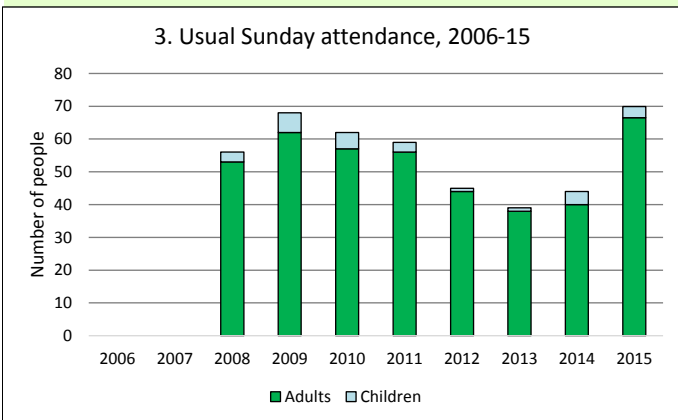

Number of parishes in benefice (2016): 4

This dashboard contains figures as submitted by churches currently in the benefice

Attendance statistics have been taken from annual Statistics for Mission returns.