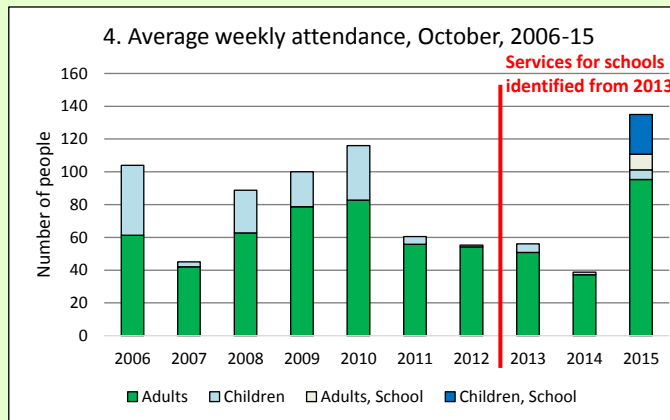

This dashboard contains figures as submitted by churches currently in the benefice

Attendance statistics have been taken from annual Statistics for Mission returns.

Average weekly attendance: attendance at Sunday and midweek church services & fresh expressions in October; Figs 1 & 5 do not include attendance at services for schools.

Easter: Easter Eve & Easter Day; Christmas: Christmas Eve & Christmas Day.

Baptisms: all baptisms & thanksgivings.

Marriages: marriages and services of prayer & dedication after civil marriages.

Funerals: those held in church & at crematoria/cemeteries.

Worshipping Community information has been collected from 2012 onwards.

Census data taken from the 2011 national Census.

The above statistics have been mapped onto benefice boundaries so are approximations.

For more information, see:

<https://www.churchofengland.org/about-us/facts-stats/research-statistics.aspx>

Variations in attendance from year to year may be the result of changes in the number of churches that submitted returns, or changes in parish/benefice structure.

Number of churches included in submitted returns: 2006 5; 2007 5; 2008 6; 2009 5; 2010 6; 2011 6; 2012 6; 2013 3; 2014 3; 2015 6.

Produced by the Research and Statistics Unit, Church House, Great Smith Street, London SW1P 3AZ. Date of production: 31/1/17

Every effort has been made to ensure that data are reliable. We would be grateful to be notified of any significant errors or omissions by email to statistics.unit@churchofengland.org

Follow us on Twitter:
@cofestats

Research and Statistics