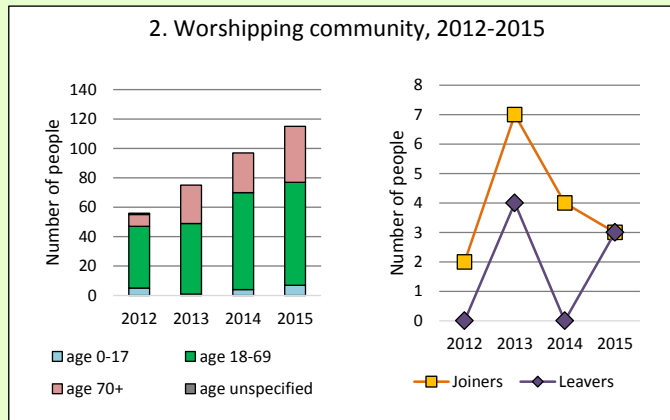

Dashboard for the benefice of Deerhurst & Apperley w Forthampton, Chaceley, Tred in the Deanery of TEWKESBURY and WINCHCOMBE

Benefice census summary

Benefice population (2011): 1911

	Benefice	Diocese	National
% aged 0-17	17%	20%	21%
% aged 18-44	26%	33%	37%
% aged 45-64	36%	28%	25%
% aged 65 & over	21%	19%	16%
% Christian	71%	64%	59%
% non-Christian religion	1%	2%	9%

Number of parishes in benefice (2016): 4

This dashboard contains figures as submitted by churches currently in the benefice

Attendance statistics have been taken from annual Statistics for Mission returns.