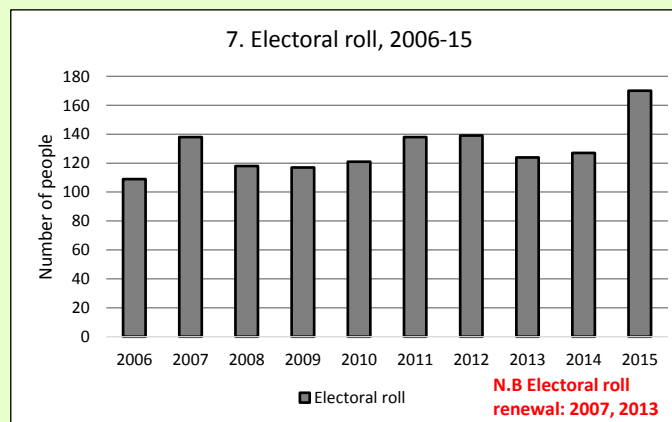

This dashboard contains figures as submitted by churches currently in the benefice

Attendance statistics have been taken from annual Statistics for Mission returns.

Average weekly attendance: attendance at Sunday and midweek church services & fresh expressions in October; Figs 1 & 5 do not include attendance at services for schools.

Easter: Easter Eve & Easter Day; Christmas: Christmas Eve & Christmas Day.

Baptisms: all baptisms & thanksgivings.

Marriages: marriages and services of prayer & dedication after civil marriages.

Funerals: those held in church & at crematoria/cemeteries.

Worshipping Community information has been collected from 2012 onwards.

Census data taken from the 2011 national Census.

The above statistics have been mapped onto benefice boundaries so are approximations.

For more information, see:

<https://www.churchofengland.org/about-us/facts-stats/research-statistics.aspx>

Variations in attendance from year to year may be the result of changes in the number of churches that submitted returns, or changes in parish/benefice structure.

Number of churches included in submitted returns: 2006 6; 2007 5; 2008 6; 2009 6; 2010 6; 2011 6; 2012 6; 2013 6; 2014 5; 2015 6.

Produced by the Research and Statistics Unit, Church House, Great Smith Street, London SW1P 3AZ. Date of production: 31/1/17

Every effort has been made to ensure that data are reliable. We would be grateful to be notified of any significant errors or omissions by email to statistics.unit@churchofengland.org

Follow us on Twitter:
@cofestats

Research and Statistics