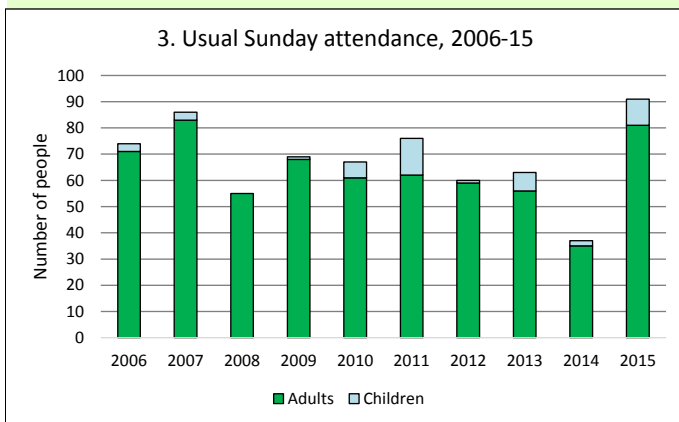

This dashboard contains figures as submitted by churches currently in the benefice

Attendance statistics have been taken from annual Statistics for Mission returns.

Average weekly attendance: attendance at Sunday and midweek church services & fresh expressions in October; Figs 1 & 5 do not include attendance at services for schools.

Easter: Easter Eve & Easter Day; Christmas: Christmas Eve & Christmas Day.

Baptisms: all baptisms & thanksgivings.

Marriages: marriages and services of prayer & dedication after civil marriages.

Funerals: those held in church & at crematoria/cemeteries.

Worshipping Community information has been collected from 2012 onwards.

Census data taken from the 2011 national Census.

The above statistics have been mapped onto benefice boundaries so are approximations.

For more information, see:

<https://www.churchofengland.org/about-us/facts-stats/research-statistics.aspx>

Variations in attendance from year to year may be the result of changes in the number of churches that submitted returns, or changes in parish/benefice structure.

Number of churches included in submitted returns: 2006 6; 2007 5; 2008 6; 2009 6; 2010 6; 2011 6; 2012 6; 2013 6; 2014 5; 2015 6.

Produced by the Research and Statistics Unit, Church House, Great Smith Street, London SW1P 3AZ. Date of production: 31/1/17

Every effort has been made to ensure that data are reliable. We would be grateful to be notified of any significant errors or omissions by email to statistics.unit@churchofengland.org

Follow us on Twitter:
@cofestats

Research and Statistics