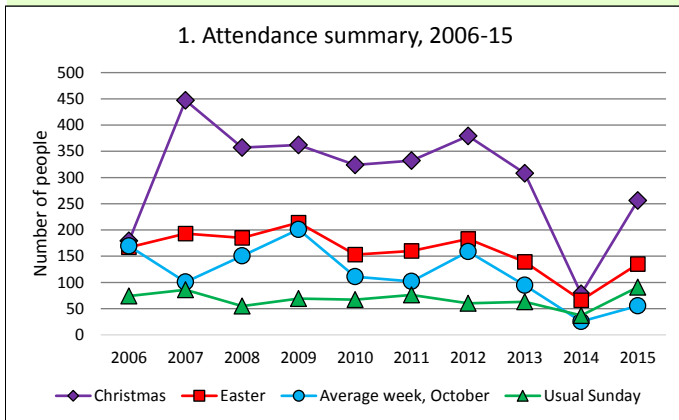

Dashboard for the benefice of Westbury-on-Severn w Flaxley, Blaisdon and Minster in the Deanery of The Severn Vale Deanery

Benefice census summary

Benefice population (2011): 2663

	Benefice	Diocese	National
% aged 0-17	16%	20%	21%
% aged 18-44	26%	33%	37%
% aged 45-64	32%	28%	25%
% aged 65 & over	25%	19%	16%
% Christian	69%	64%	59%
% non-Christian religion	1%	2%	9%

Number of parishes in benefice (2016): 4

This dashboard contains figures as submitted by churches currently in the benefice

Attendance statistics have been taken from annual Statistics for Mission returns.

Variations in attendance from year to year may be the result of changes in the number of churches that submitted returns, or changes in parish/benefice structure.

Number of churches included in submitted returns: 2006 6; 2007 5; 2008 6; 2009 6; 2010 6; 2011 6; 2012 6; 2013 6; 2014 5; 2015 6.