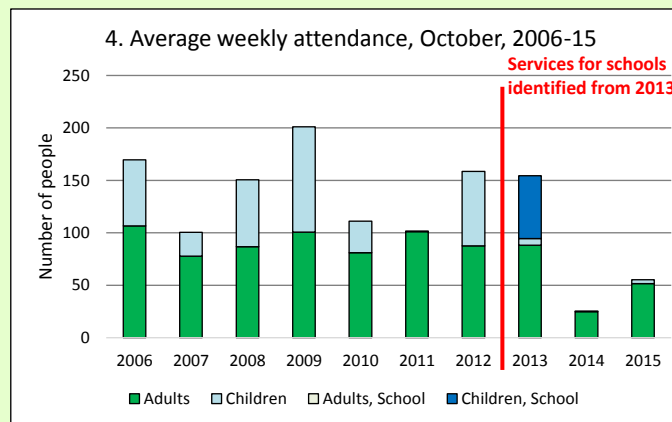

This dashboard contains figures as submitted by churches currently in the benefice

Attendance statistics have been taken from annual Statistics for Mission returns.

Average weekly attendance: attendance at Sunday and midweek church services & fresh expressions in October; Figs 1 & 5 do not include attendance at services for schools.

Easter: Easter Eve & Easter Day; Christmas: Christmas Eve & Christmas Day.

Baptisms: all baptisms & thanksgivings.

Marriages: marriages and services of prayer & dedication after civil marriages.

Funerals: those held in church & at crematoria/cemeteries.

Worshipping Community information has been collected from 2012 onwards.

Census data taken from the 2011 national Census.

The above statistics have been mapped onto benefice boundaries so are approximations.

For more information, see:

<https://www.churchofengland.org/about-us/facts-stats/research-statistics.aspx>

Variations in attendance from year to year may be the result of changes in the number of churches that submitted returns, or changes in parish/benefice structure.

Number of churches included in submitted returns: 2006 6; 2007 5; 2008 6; 2009 6; 2010 6; 2011 6; 2012 6; 2013 6; 2014 5; 2015 6.

Produced by the Research and Statistics Unit, Church House, Great Smith Street, London SW1P 3AZ. Date of production: 31/1/17

Every effort has been made to ensure that data are reliable. We would be grateful to be notified of any significant errors or omissions by email to statistics.unit@churchofengland.org

Follow us on Twitter:
@cofestats

Research and Statistics