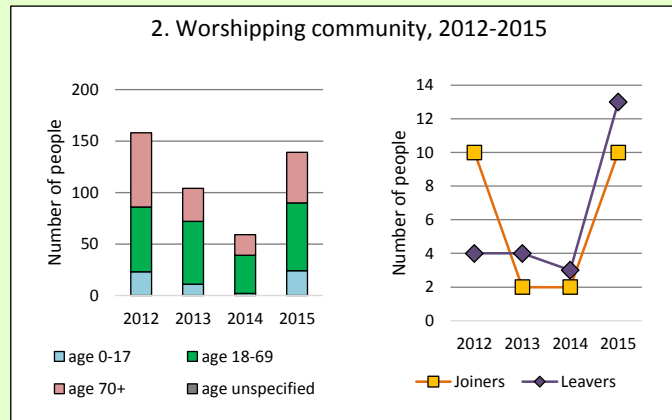

Dashboard for the benefice of Westbury-on-Severn w Flaxley, Blaisdon and Minster in the Deanery of The Severn Vale Deanery

Benefice census summary

Benefice population (2011): 2663

	Benefice	Diocese	National
% aged 0-17	16%	20%	21%
% aged 18-44	26%	33%	37%
% aged 45-64	32%	28%	25%
% aged 65 & over	25%	19%	16%
% Christian	69%	64%	59%
% non-Christian religion	1%	2%	9%

Number of parishes in benefice (2016): 4

This dashboard contains figures as submitted by churches currently in the benefice

Attendance statistics have been taken from annual Statistics for Mission returns.