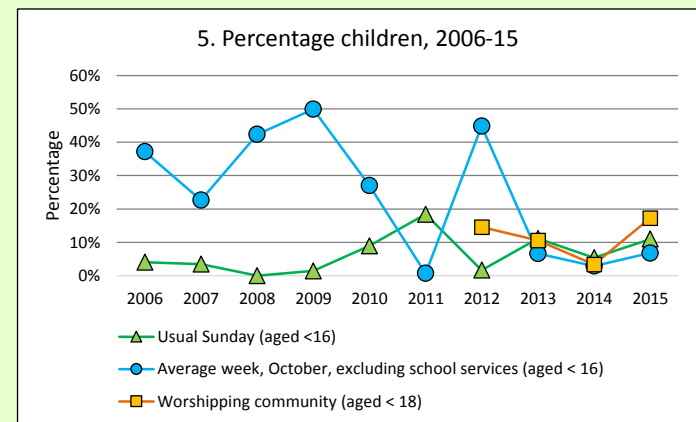

This dashboard contains figures as submitted by churches currently in the benefice

Attendance statistics have been taken from annual Statistics for Mission returns.

Average weekly attendance: attendance at Sunday and midweek church services & fresh expressions in October; Figs 1 & 5 do not include attendance at services for schools.

Easter: Easter Eve & Easter Day; Christmas: Christmas Eve & Christmas Day.

Baptisms: all baptisms & thanksgivings.

Marriages: marriages and services of prayer & dedication after civil marriages.

Funerals: those held in church & at crematoria/cemeteries.

Worshipping Community information has been collected from 2012 onwards.

Census data taken from the 2011 national Census.

The above statistics have been mapped onto benefice boundaries so are approximations.

For more information, see:

<https://www.churchofengland.org/about-us/facts-stats/research-statistics.aspx>

Variations in attendance from year to year may be the result of changes in the number of churches that submitted returns, or changes in parish/benefice structure.

Number of churches included in submitted returns: 2006 6; 2007 5; 2008 6; 2009 6; 2010 6; 2011 6; 2012 6; 2013 6; 2014 5; 2015 6.

Produced by the Research and Statistics Unit, Church House, Great Smith Street, London SW1P 3AZ. Date of production: 31/1/17

Every effort has been made to ensure that data are reliable. We would be grateful to be notified of any significant errors or omissions by email to statistics.unit@churchofengland.org

Follow us on Twitter:
@cofestats

Research and Statistics