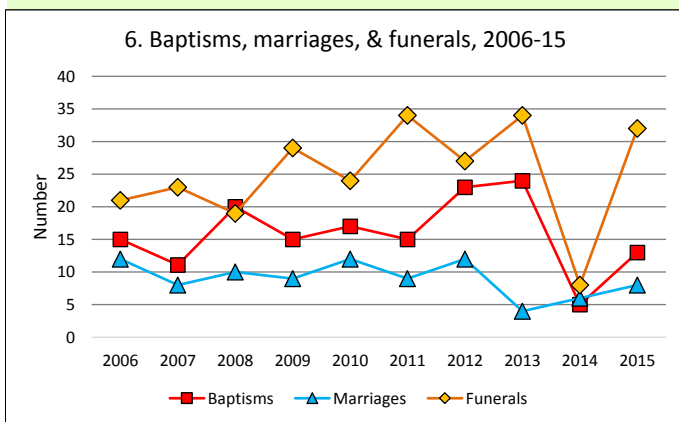

Dashboard for the benefice of Westbury-on-Severn w Flaxley, Blaisdon and Minster in the Deanery of The Severn Vale Deanery

Benefice census summary

Benefice population (2011): 2663

	Benefice	Diocese	National
% aged 0-17	16%	20%	21%
% aged 18-44	26%	33%	37%
% aged 45-64	32%	28%	25%
% aged 65 & over	25%	19%	16%
% Christian	69%	64%	59%
% non-Christian religion	1%	2%	9%

Number of parishes in benefice (2016): 4

This dashboard contains figures as submitted by churches currently in the benefice

Attendance statistics have been taken from annual Statistics for Mission returns.

Average weekly attendance: attendance at Sunday and midweek church services & fresh expressions in October; Figs 1 & 5 do not include attendance at services for schools.

Easter: Easter Eve & Easter Day; Christmas: Christmas Eve & Christmas Day.

Variations in attendance from year to year may be the result of changes in the number of churches that submitted returns, or changes in parish/benefice structure.

Number of churches included in submitted returns: 2006 6; 2007 5; 2008 6; 2009 6; 2010 6; 2011 6; 2012 6; 2013 6; 2014 5; 2015 6.