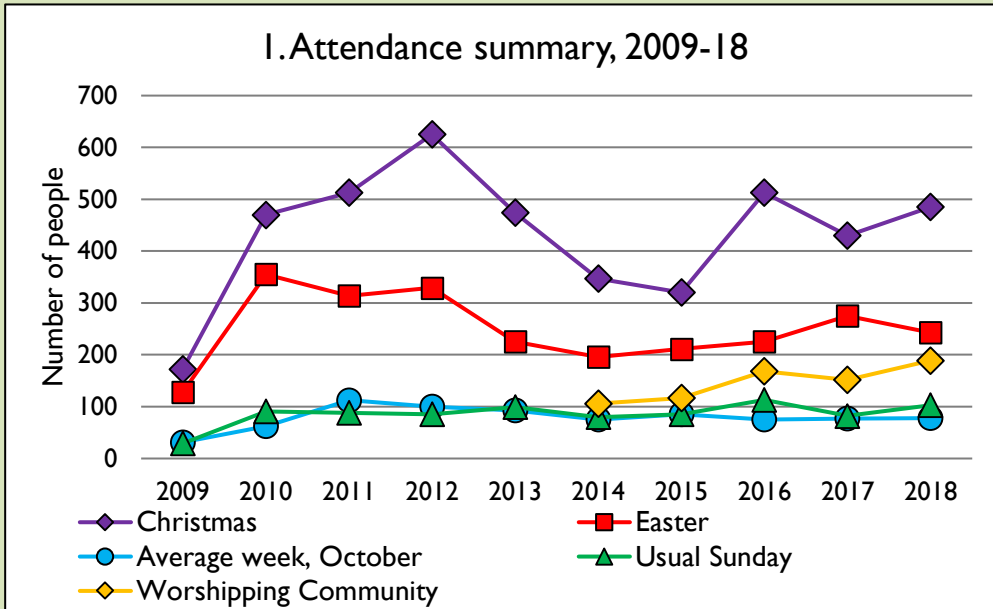

Dashboard for the benefice of Brimpsfield w Birdlip, Syde, Daglingworth The Dunt in the Deanery of CIRENCESTER

Benefice census summary

Benefice population (2011): 1876

| | Benefice | Diocese | National |
|--------------------------|----------|---------|----------|
| % aged 0-17 | 18% | 20% | 21% |
| % aged 18-44 | 25% | 33% | 37% |
| % aged 45-64 | 37% | 28% | 25% |
| % aged 65 & over | 21% | 19% | 16% |
| % Christian | 69% | 64% | 59% |
| % non-Christian religion | 2% | 2% | 9% |

This dashboard contains figures as submitted by churches currently in the benefice.

Attendance statistics: taken from annual Statistics for Mission returns.

Average weekly attendance: attendance at Sunday and midweek church services & fresh expressions in October; Figs 1 & 5 do not include attendance at services for schools.

For more information, see:

<https://www.churchofengland.org/researchandstats>

Variations in attendance from year to year may be the result of changes in the number of churches that submitted returns, or changes in parish/benefice structure.