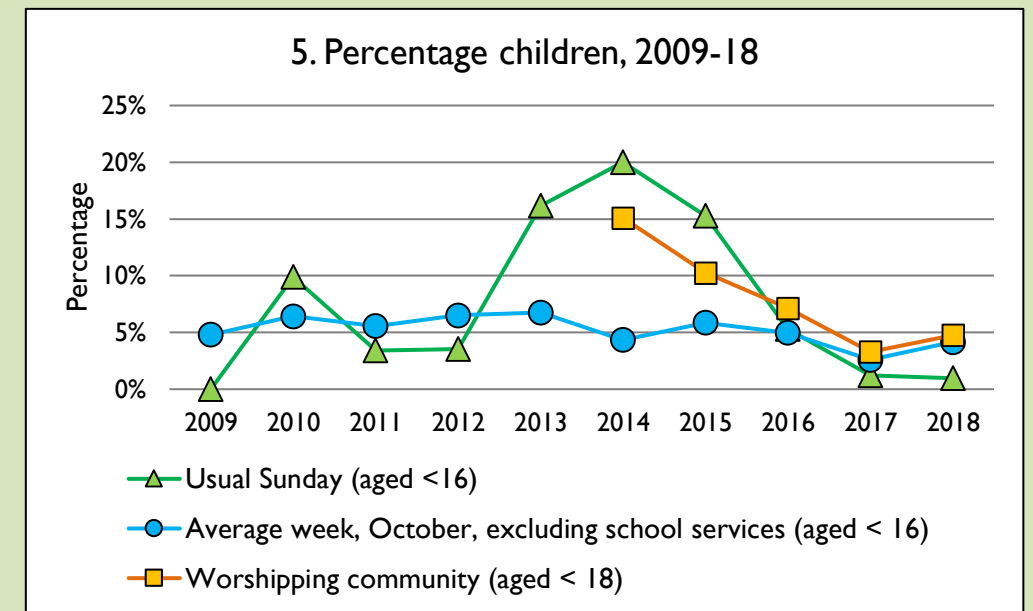

Dashboard for the benefice of Brimpsfield w Birdlip, Syde, Daglingworth The Dunt in the Deanery of CIRENCESTER

Benefice census summary

Benefice population (2011): 1876

| | Benefice | Diocese | National |
|--------------------------|----------|---------|----------|
| % aged 0-17 | 18% | 20% | 21% |
| % aged 18-44 | 25% | 33% | 37% |
| % aged 45-64 | 37% | 28% | 25% |
| % aged 65 & over | 21% | 19% | 16% |
| % Christian | 69% | 64% | 59% |
| % non-Christian religion | 2% | 2% | 9% |

This dashboard contains figures as submitted by churches currently in the benefice.

Attendance statistics: taken from annual Statistics for Mission returns.

Average weekly attendance: attendance at Sunday and midweek church services & fresh expressions in October; Figs 1 & 5 do not include attendance at services for schools.