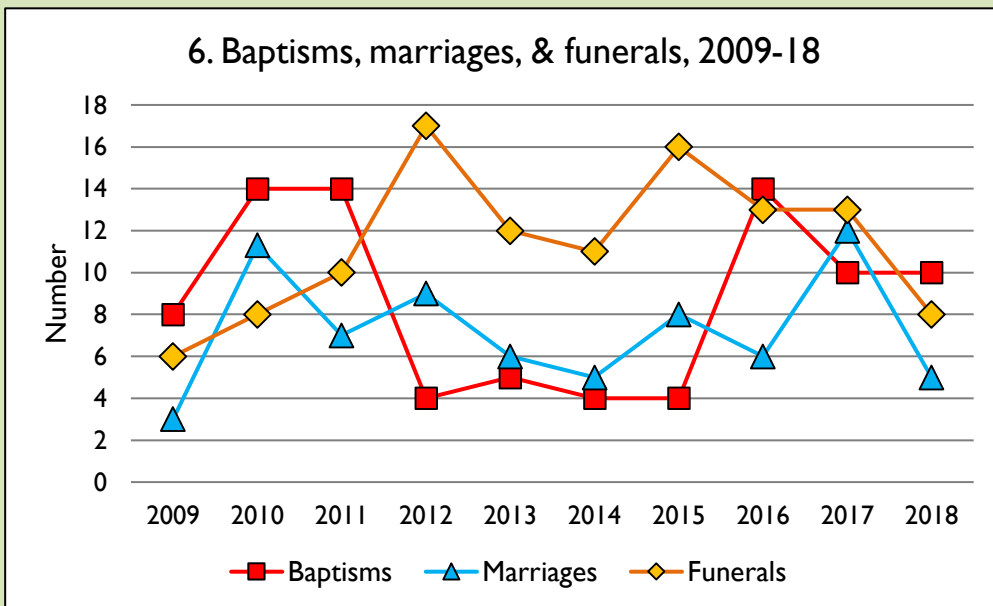

Dashboard for the benefice of Brimpsfield w Birdlip, Syde, Daglingworth The Dunt in the Deanery of CIRENCESTER

Benefice census summary

Benefice population (2011): 1876

| | Benefice | Diocese | National |
|--------------------------|----------|---------|----------|
| % aged 0-17 | 18% | 20% | 21% |
| % aged 18-44 | 25% | 33% | 37% |
| % aged 45-64 | 37% | 28% | 25% |
| % aged 65 & over | 21% | 19% | 16% |
| % Christian | 69% | 64% | 59% |
| % non-Christian religion | 2% | 2% | 9% |

This dashboard contains figures as submitted by churches currently in the benefice.

Attendance statistics: taken from annual Statistics for Mission returns.

Average weekly attendance: attendance at Sunday and midweek church services & fresh expressions in October; Figs 1 & 5 do not include attendance at services for schools.