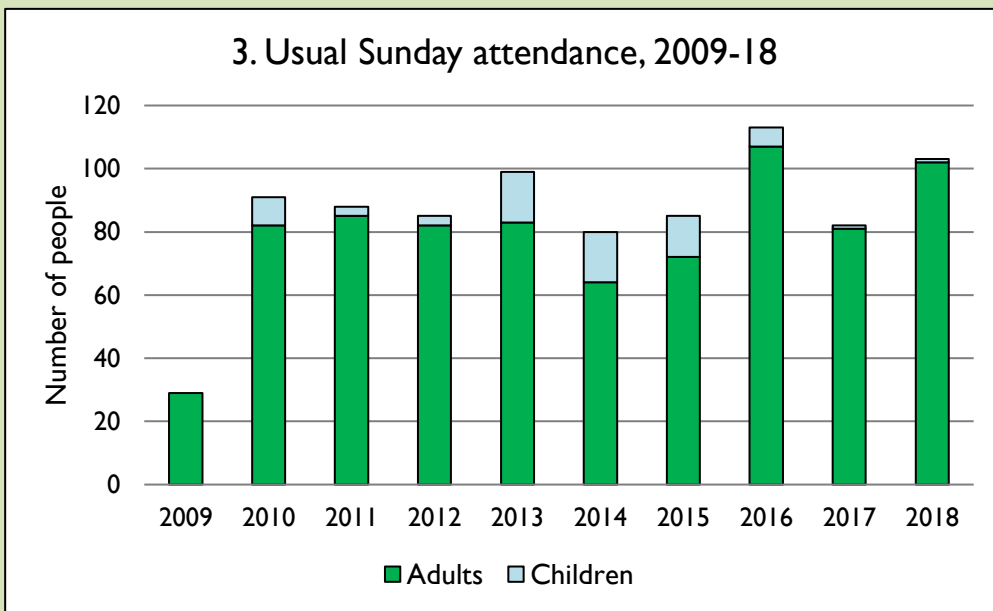

This dashboard contains figures as submitted by churches currently in the benefice.

Attendance statistics: taken from annual Statistics for Mission returns.

Average weekly attendance: attendance at Sunday and midweek church services & fresh expressions in October; Figs 1 & 5 do not include attendance at services for schools.

Easter: Easter Eve & Easter Day; Christmas: Christmas Eve & Christmas Day.

Baptisms: all baptisms & thanksgivings.

Marriages: marriages and services of prayer & dedication after civil marriages.

Funerals: those held in church & at crematoria/cemeteries.

Worshipping Community information has been collected from 2012 onwards.

Census data: taken from the 2011 national Census.

Census statistics have been mapped onto benefice boundaries so are approximations.

For more information, see:

<https://www.churchofengland.org/researchandstats>

Variations in attendance from year to year may be the result of changes in the number of churches that submitted returns, or changes in parish/benefice structure.

Number of churches included in returns: 2009 3; 2010 9; 2011 9; 2012 9; 2013 7; 2014 6; 2015 6; 2016 9; 2017 7; 2018 9.

Produced by the Research and Statistics Unit, Church House, Great Smith Street, London SW1P 3AZ. Date of production: 3/10/19

Every effort has been made to ensure that data are reliable. We would be grateful to be notified of any significant errors or omissions by email to statistics.unit@churchofengland.org

Follow us on Twitter:
@cofestats