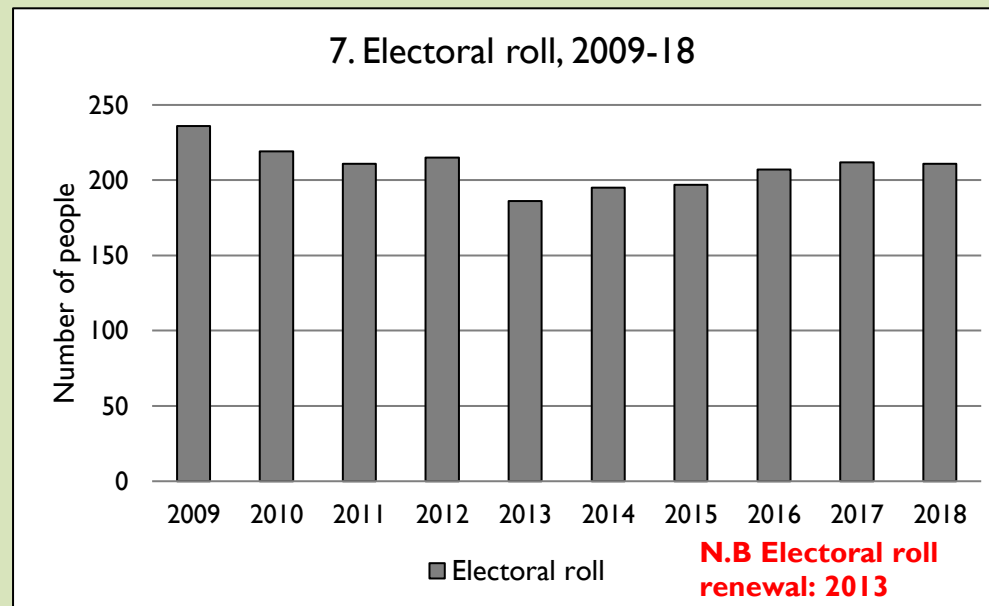

This dashboard contains figures as submitted by churches currently in the benefice.

Attendance statistics: taken from annual Statistics for Mission returns.

Average weekly attendance: attendance at Sunday and midweek church services & fresh expressions in October; Figs 1 & 5 do not include attendance at services for schools.

Easter: Easter Eve & Easter Day; Christmas: Christmas Eve & Christmas Day.

Baptisms: all baptisms & thanksgivings.

Marriages: marriages and services of prayer & dedication after civil marriages.

Funerals: those held in church & at crematoria/cemeteries.

Worshipping Community information has been collected from 2012 onwards.

Census data: taken from the 2011 national Census.

Census statistics have been mapped onto benefice boundaries so are approximations.

For more information, see:

<https://www.churchofengland.org/researchandstats>

Variations in attendance from year to year may be the result of changes in the number of churches that submitted returns, or changes in parish/benefice structure.

Number of churches included in returns: 2009 3; 2010 9; 2011 9; 2012 9; 2013 7; 2014 6; 2015 6; 2016 9; 2017 7; 2018 9.

Produced by the Research and Statistics Unit, Church House, Great Smith Street, London SW1P 3AZ. Date of production: 3/10/19

Every effort has been made to ensure that data are reliable. We would be grateful to be notified of any significant errors or omissions by email to statistics.unit@churchofengland.org

Follow us on Twitter:
@cofestats