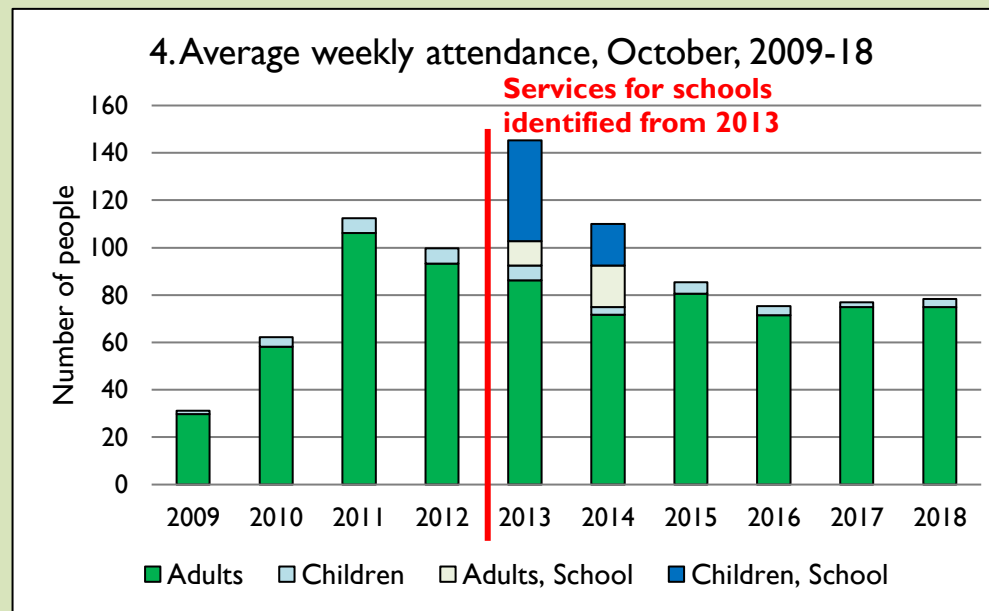

Dashboard for the benefice of Brimpsfield w Birdlip, Syde, Daglingworth The Dunt in the Deanery of CIRENCESTER

Benefice census summary

Benefice population (2011): 1876

| | Benefice | Diocese | National |
|--------------------------|----------|---------|----------|
| % aged 0-17 | 18% | 20% | 21% |
| % aged 18-44 | 25% | 33% | 37% |
| % aged 45-64 | 37% | 28% | 25% |
| % aged 65 & over | 21% | 19% | 16% |
| % Christian | 69% | 64% | 59% |
| % non-Christian religion | 2% | 2% | 9% |

This dashboard contains figures as submitted by churches currently in the benefice.

Attendance statistics: taken from annual Statistics for Mission returns.

Average weekly attendance: attendance at Sunday and midweek church services & fresh expressions in October; Figs 1 & 5 do not include attendance at services for schools.