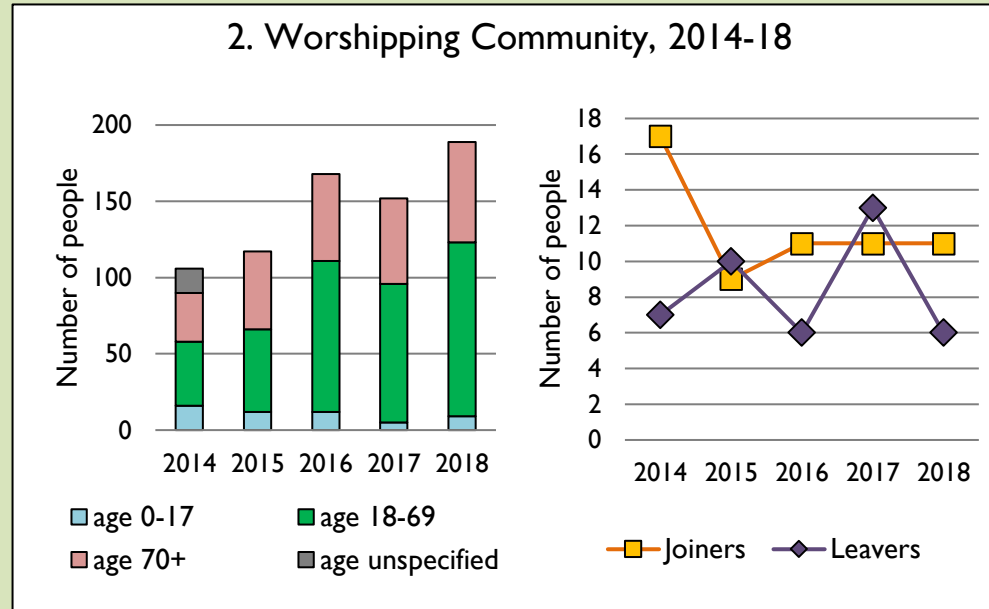

Dashboard for the benefice of Brimpsfield w Birdlip, Syde, Daglingworth The Dunt in the Deanery of CIRENCESTER

Benefice census summary

Benefice population (2011): 1876

| | Benefice | Diocese | National |
|--------------------------|----------|---------|----------|
| % aged 0-17 | 18% | 20% | 21% |
| % aged 18-44 | 25% | 33% | 37% |
| % aged 45-64 | 37% | 28% | 25% |
| % aged 65 & over | 21% | 19% | 16% |
| % Christian | 69% | 64% | 59% |
| % non-Christian religion | 2% | 2% | 9% |

For more detailed census information: see <http://arcg.is/1RaS4CS>
<https://www.churchofengland.org/researchandstats>

Number of churches in benefice (2018): 9

Benefice code: 16/031DW

Number of parishes in benefice (2018): 7

This dashboard contains figures as submitted by churches currently in the benefice.

Attendance statistics: taken from annual Statistics for Mission returns.

Average weekly attendance: attendance at Sunday and midweek church services & fresh expressions in October; Figs 1 & 5 do not include attendance at services for schools.