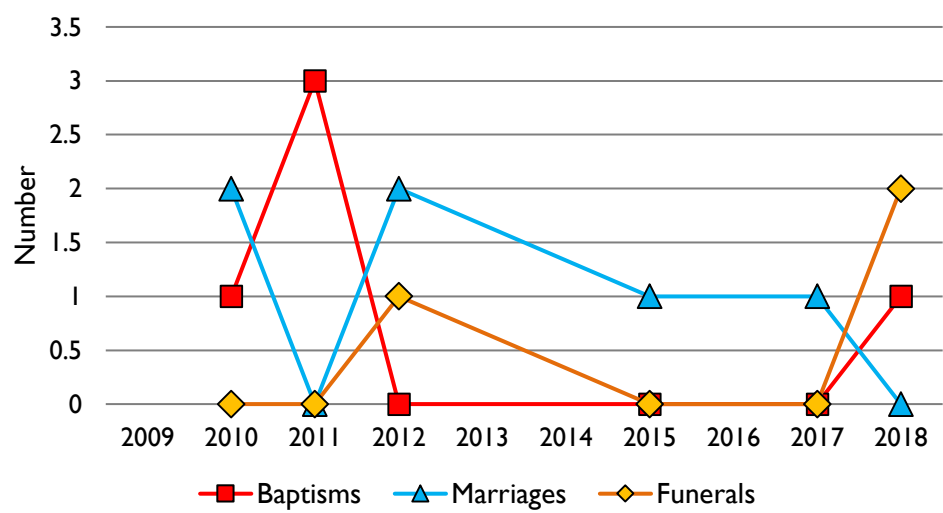

Dashboard for the parish of Chaceley: St John the Baptist in the Deanery of TEWKESBURY and WINCHCOMBE

1. Attendance summary, 2009-18

2. Worshipping Community, 2014-2018

3. Usual Sunday attendance, 2009-18

4. Average weekly attendance, October, 2009-18

5. Percentage children, 2009-18

6. Baptisms, marriages, & funerals, 2009-18

7. Electoral roll, 2009-18

Parish census and deprivation summary

Parish population (2011): 198

	Parish	Diocese	National
% aged 0-17	15%	20%	21%
% aged 18-44	26%	33%	37%
% aged 45-64	40%	28%	25%
% aged 65 & over	20%	19%	16%
% Christian	75%	64%	59%
% non-Christian religion	0%	2%	9%

Parish deprivation rank (IMD, 2015): 5861