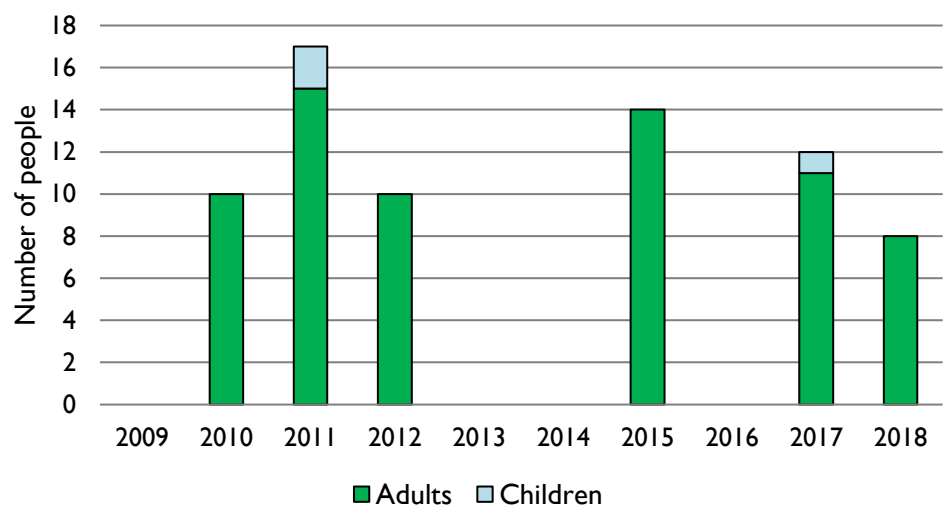

Dashboard for the parish of Chaceley: St John the Baptist in the Deanery of TEWKESBURY and WINCHCOMBE

1. Attendance summary, 2009-18

2. Worshipping Community, 2014-2018

3. Usual Sunday attendance, 2009-18

4. Average weekly attendance, October, 2009-18

5. Percentage children, 2009-18

6. Baptisms, marriages, & funerals, 2009-18

7. Electoral roll, 2009-18

Parish census and deprivation summary

Parish population (2011): 198