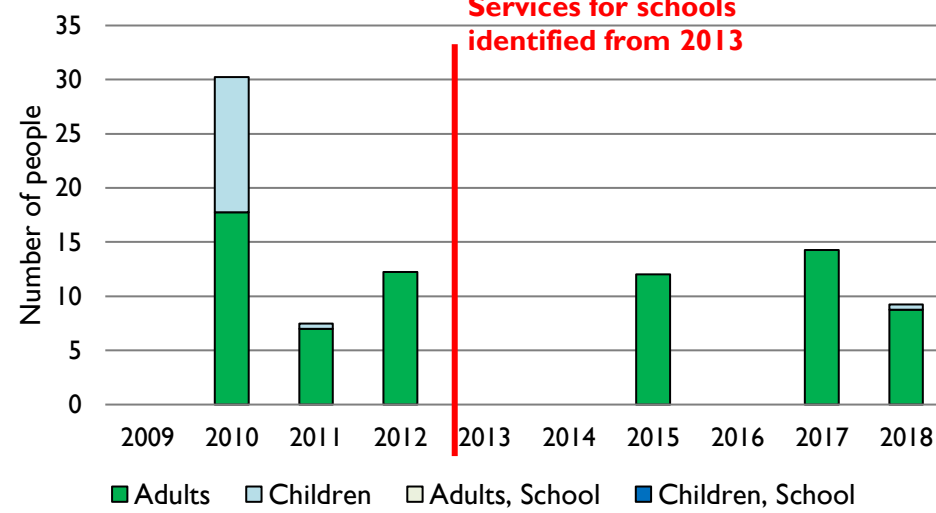

4. Average weekly attendance, October, 2009-18