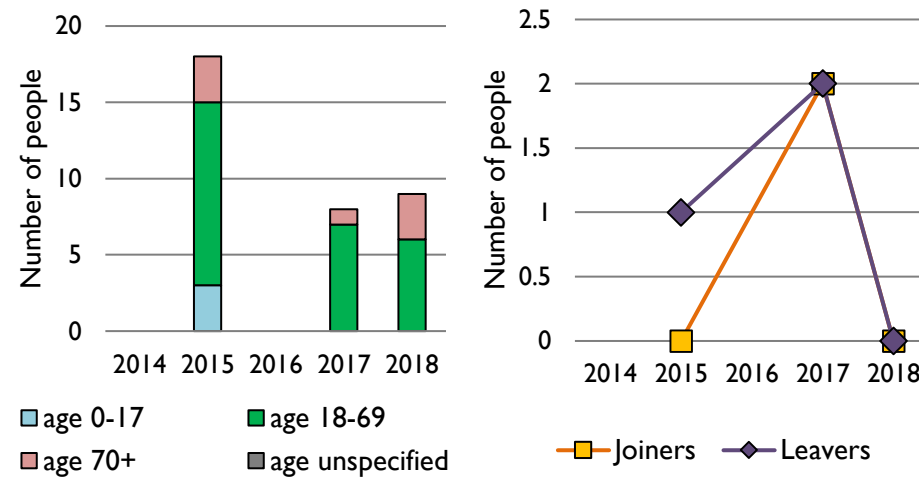

Dashboard for the parish of Chaceley: St John the Baptist in the Deanery of TEWKESBURY and WINCHCOMBE

1. Attendance summary, 2009-18

2. Worshipping Community, 2014-2018

3. Usual Sunday attendance, 2009-18

4. Average weekly attendance, October, 2009-18

5. Percentage children, 2009-18

6. Baptisms, marriages, & funerals, 2009-18

7. Electoral roll, 2009-18

Parish census and deprivation summary

Parish population (2011): 198

	Parish	Diocese	National
% aged 0-17	15%	20%	21%
% aged 18-44	26%	33%	37%
% aged 45-64	40%	28%	25%
% aged 65 & over	20%	19%	16%
% Christian	75%	64%	59%
% non-Christian religion	0%	2%	9%

Parish deprivation rank (IMD, 2015): 5861