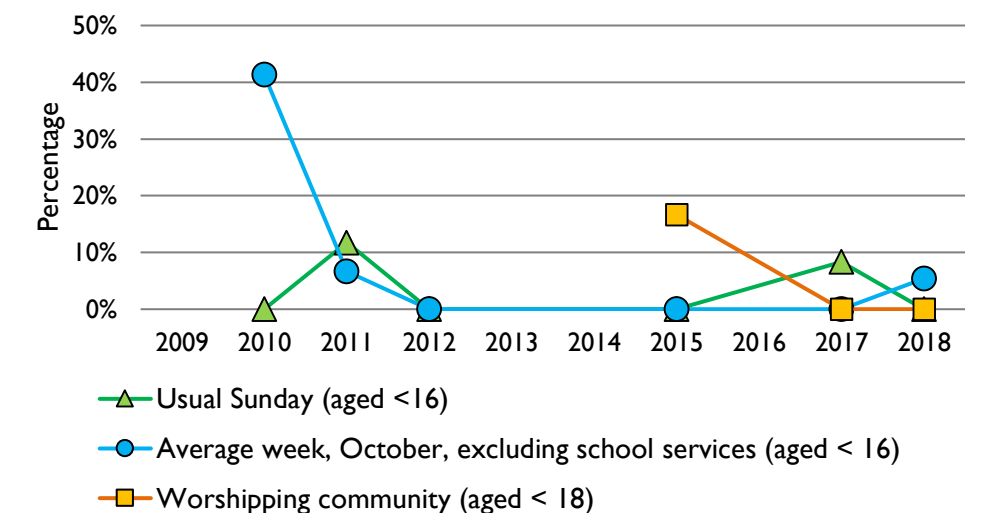

Dashboard for the parish of Chaceley: St John the Baptist in the Deanery of TEWKESBURY and WINCHCOMBE

1. Attendance summary, 2009-18

2. Worshipping Community, 2014-2018

3. Usual Sunday attendance, 2009-18

4. Average weekly attendance, October, 2009-18

5. Percentage children, 2009-18

6. Baptisms, marriages, & funerals, 2009-18

7. Electoral roll, 2009-18

Parish census and deprivation summary

Parish population (2011): 198