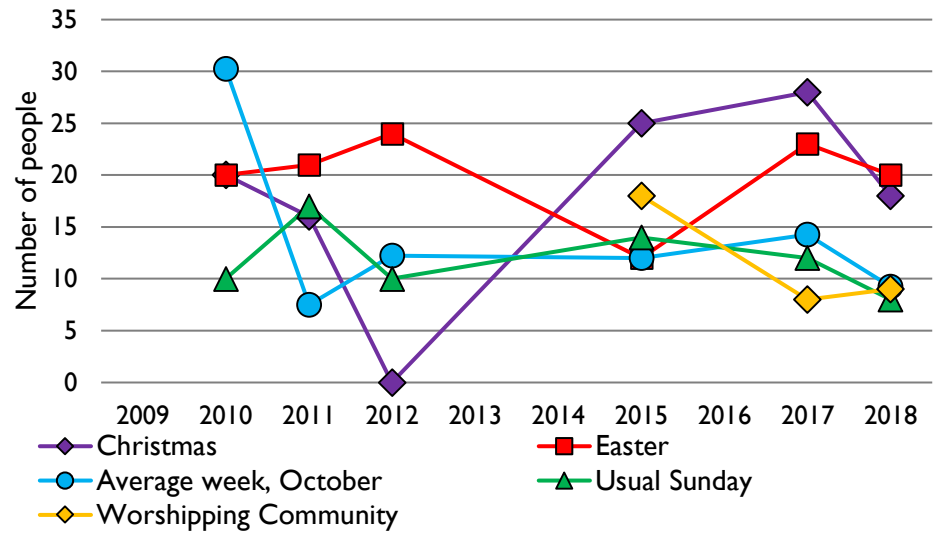

Dashboard for the parish of Chaceley: St John the Baptist in the Deanery of TEWKESBURY and WINCHCOMBE

1. Attendance summary, 2009-18

2. Worshipping Community, 2014-2018

3. Usual Sunday attendance, 2009-18

4. Average weekly attendance, October, 2009-18

5. Percentage children, 2009-18

6. Baptisms, marriages, & funerals, 2009-18

7. Electoral roll, 2009-18

Parish census and deprivation summary

Parish population (2011): 198