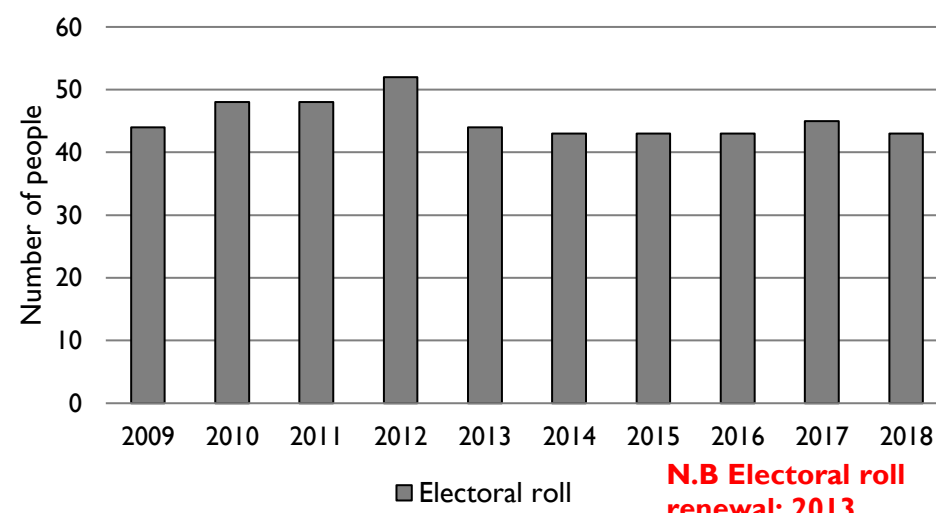

4. Average weekly attendance, October, 2009-18

5. Percentage children, 2009-18

6. Baptisms, marriages, & funerals, 2009-18

7. Electoral roll, 2009-18

Parish census and deprivation summary

Parish population (2011): 198