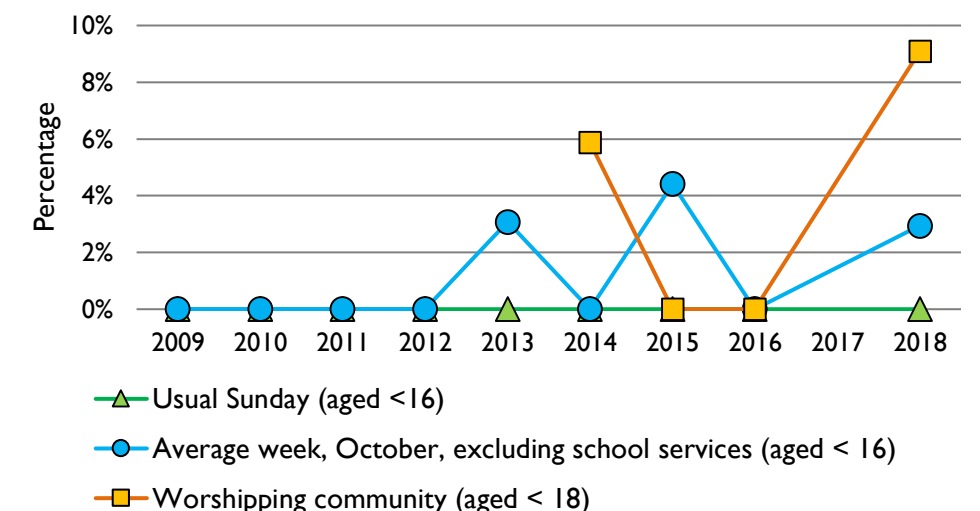

Dashboard for the parish of Little Sodbury: St Adeline in the Deanery of Wotton

1. Attendance summary, 2009-18

2. Worshipping Community, 2014-2018

3. Usual Sunday attendance, 2009-18

4. Average weekly attendance, October, 2009-18

5. Percentage children, 2009-18

6. Baptisms, marriages, & funerals, 2009-18

7. Electoral roll, 2009-18

Parish census and deprivation summary

Parish population (2011): 104

	Parish	Diocese	National
% aged 0-17	16%	20%	21%
% aged 18-44	32%	33%	37%
% aged 45-64	34%	28%	25%
% aged 65 & over	18%	19%	16%
% Christian	65%	64%	59%
% non-Christian religion	4%	2%	9%