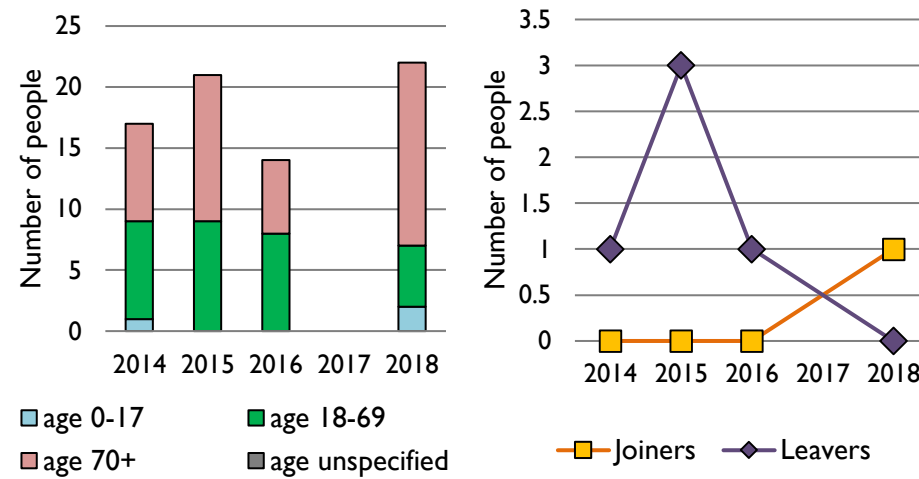

Dashboard for the parish of Little Sodbury: St Adeline in the Deanery of Wotton

1. Attendance summary, 2009-18

2. Worshipping Community, 2014-2018

3. Usual Sunday attendance, 2009-18

4. Average weekly attendance, October, 2009-18

5. Percentage children, 2009-18

6. Baptisms, marriages, & funerals, 2009-18

7. Electoral roll, 2009-18

Parish census and deprivation summary

Parish population (2011): 104

	Parish	Diocese	National
% aged 0-17	16%	20%	21%
% aged 18-44	32%	33%	37%
% aged 45-64	34%	28%	25%
% aged 65 & over	18%	19%	16%
% Christian	65%	64%	59%
% non-Christian religion	4%	2%	9%