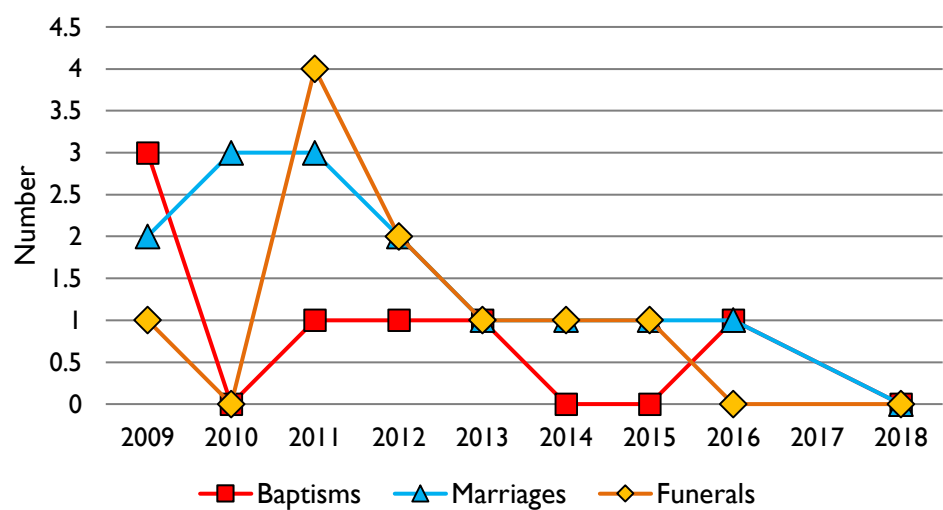

Dashboard for the parish of Little Sodbury: St Adeline in the Deanery of Wotton

1. Attendance summary, 2009-18

2. Worshipping Community, 2014-2018

3. Usual Sunday attendance, 2009-18

4. Average weekly attendance, October, 2009-18

5. Percentage children, 2009-18

6. Baptisms, marriages, & funerals, 2009-18

7. Electoral roll, 2009-18

Parish census and deprivation summary

Parish population (2011): 104

	Parish	Diocese	National
% aged 0-17	16%	20%	21%
% aged 18-44	32%	33%	37%
% aged 45-64	34%	28%	25%
% aged 65 & over	18%	19%	16%
% Christian	65%	64%	59%
% non-Christian religion	4%	2%	9%