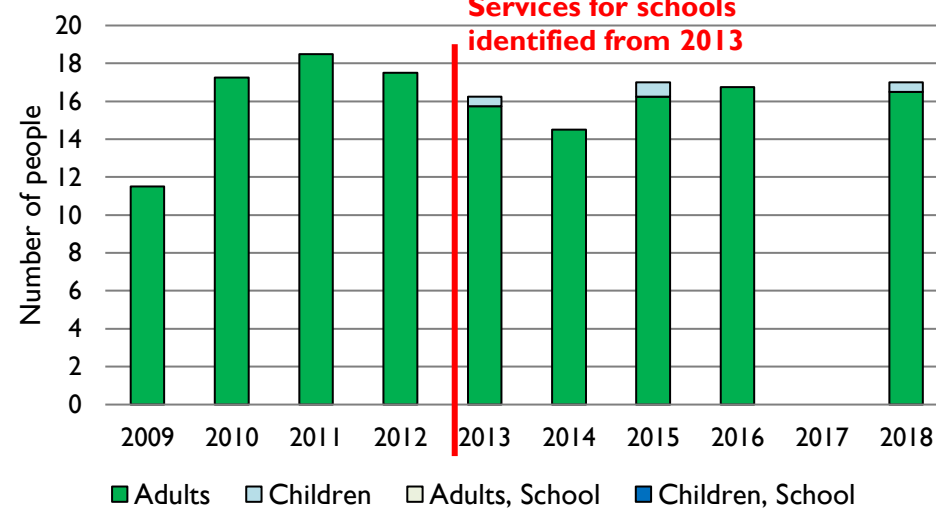

Dashboard for the parish of Little Sodbury: St Adeline in the Deanery of Wotton

1. Attendance summary, 2009-18

2. Worshipping Community, 2014-2018

3. Usual Sunday attendance, 2009-18

4. Average weekly attendance, October, 2009-18

5. Percentage children, 2009-18

6. Baptisms, marriages, & funerals, 2009-18

7. Electoral roll, 2009-18

Parish census and deprivation summary

Parish population (2011): 104

	Parish	Diocese	National
% aged 0-17	16%	20%	21%
% aged 18-44	32%	33%	37%
% aged 45-64	34%	28%	25%
% aged 65 & over	18%	19%	16%
% Christian	65%	64%	59%
% non-Christian religion	4%	2%	9%