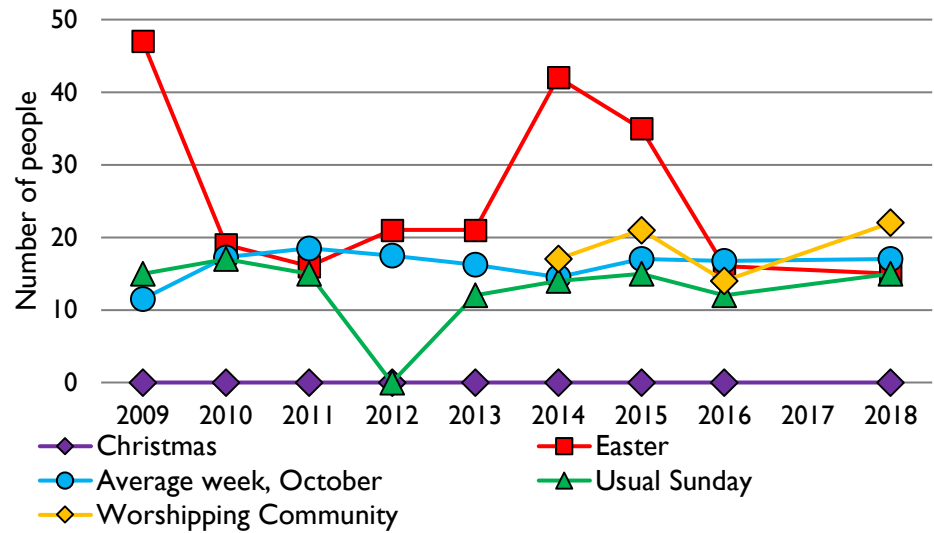

Dashboard for the parish of Little Sodbury: St Adeline in the Deanery of Wotton

1. Attendance summary, 2009-18

2. Worshipping Community, 2014-2018

3. Usual Sunday attendance, 2009-18

4. Average weekly attendance, October, 2009-18

5. Percentage children, 2009-18

6. Baptisms, marriages, & funerals, 2009-18

7. Electoral roll, 2009-18

Parish census and deprivation summary

Parish population (2011): 104

	Parish	Diocese	National
% aged 0-17	16%	20%	21%
% aged 18-44	32%	33%	37%
% aged 45-64	34%	28%	25%
% aged 65 & over	18%	19%	16%
% Christian	65%	64%	59%
% non-Christian religion	4%	2%	9%