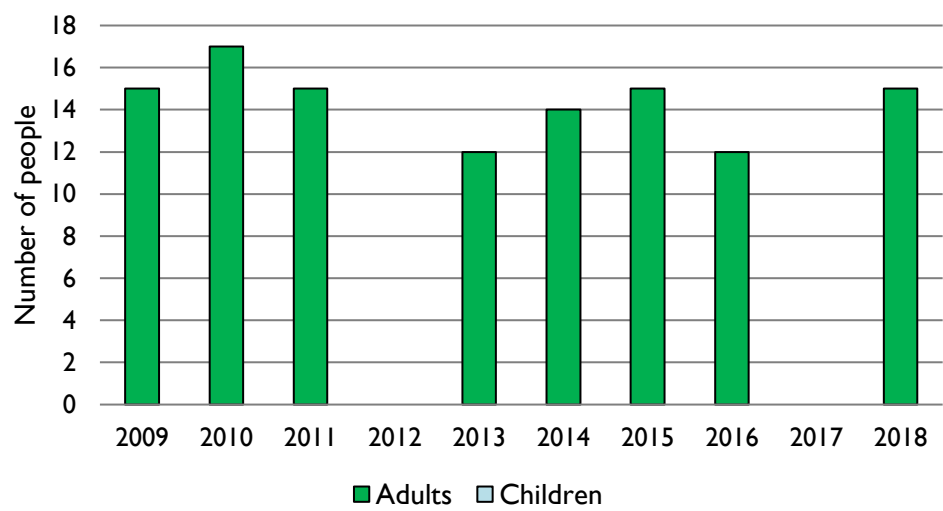

Dashboard for the parish of Little Sodbury: St Adeline in the Deanery of Wotton

1. Attendance summary, 2009-18

2. Worshipping Community, 2014-2018

3. Usual Sunday attendance, 2009-18

4. Average weekly attendance, October, 2009-18

5. Percentage children, 2009-18

6. Baptisms, marriages, & funerals, 2009-18

7. Electoral roll, 2009-18

Parish census and deprivation summary

Parish population (2011): 104

	Parish	Diocese	National
% aged 0-17	16%	20%	21%
% aged 18-44	32%	33%	37%
% aged 45-64	34%	28%	25%
% aged 65 & over	18%	19%	16%
% Christian	65%	64%	59%
% non-Christian religion	4%	2%	9%