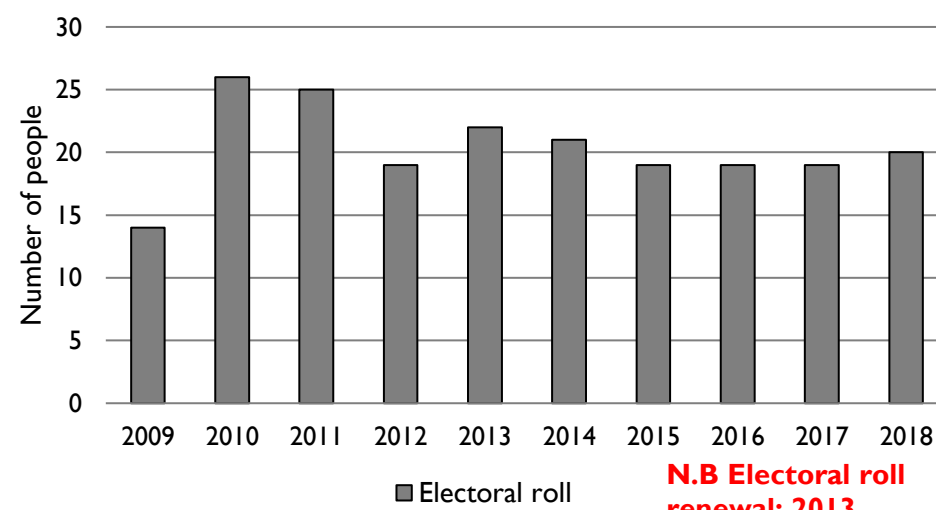

7. Electoral roll, 2009-18

Parish census and deprivation summary

Parish population (2011): 104

	Parish	Diocese	National
% aged 0-17	16%	20%	21%
% aged 18-44	32%	33%	37%
% aged 45-64	34%	28%	25%
% aged 65 & over	18%	19%	16%
% Christian	65%	64%	59%
% non-Christian religion	4%	2%	9%

Parish deprivation rank (IMD, 2015): 9678

(1=most deprived parish in the Church of England, 12,425=least deprived)

For more detailed census & deprivation info: see <http://arcg.is/1RaS4CS>

<https://www.churchofengland.org/researchandstats>

and <http://www2.cuf.org.uk/poverty-england/poverty-map>

Number of churches in parish (2018): 1

Parish code: 160167

Variations in attendance from year to year may be the result of changes in the number of churches that submitted returns, or changes in parish/benefice structure.

Number of churches included in returns: 2009 1; 2010 1; 2011 1; 2012 1; 2013 1; 2014 1; 2015 1; 2016 1; 2017 0; 2018 1.

Produced by the Research and Statistics Unit, Church House, Great Smith Street, London SW1P 3AZ. Date of production: 30/8/19

Every effort has been made to ensure that data are reliable. We would be grateful to be notified of any significant errors or omissions by email to statistics.unit@churchofengland.org

Follow us on Twitter:
@cofestats