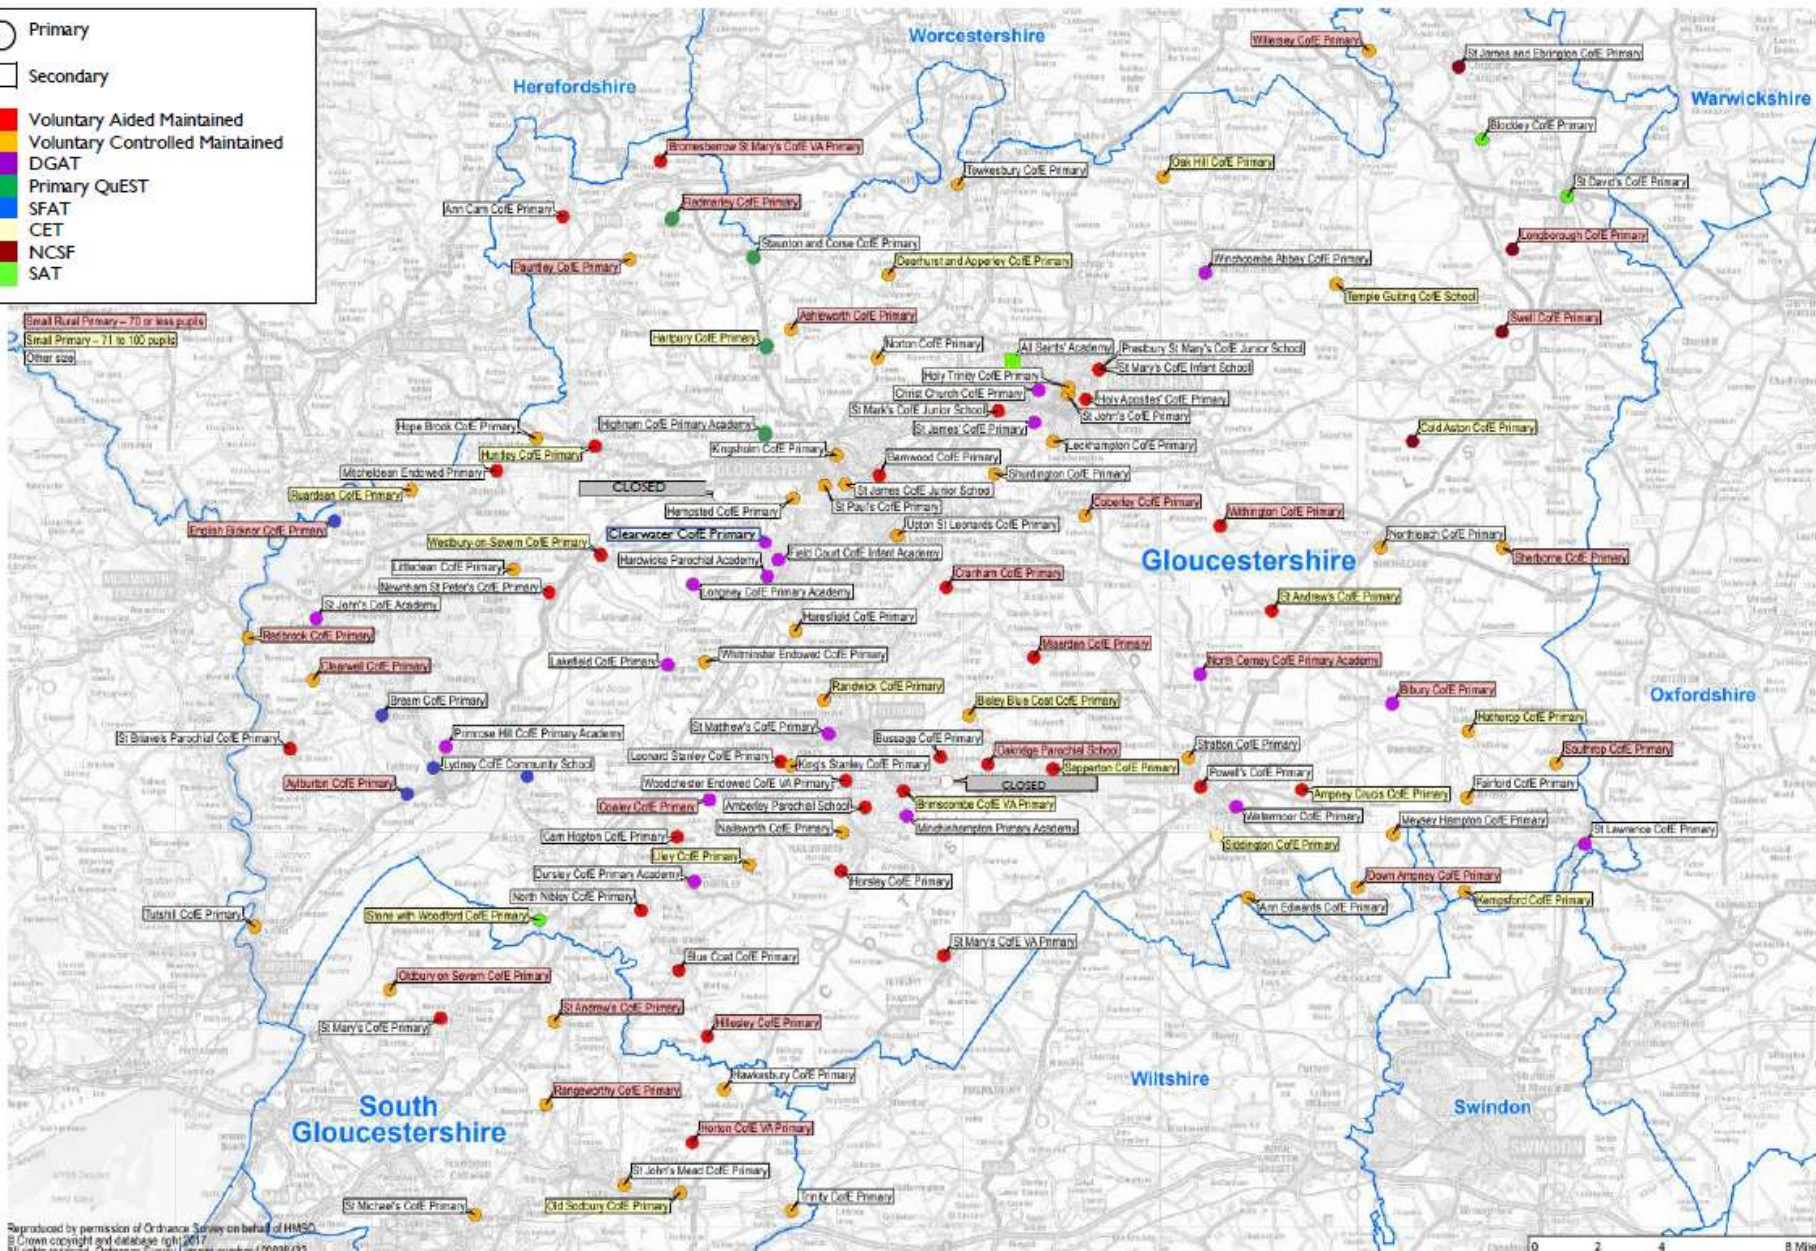

○ Primary
□ Secondary
■ Voluntary Aided Maintained
■ Voluntary Controlled Maintained
■ DGAT
■ Primary QuEST
■ SFAT
■ CET
■ NCSF
■ SAT

Small Rural Primary – 70 or less pupils
Small Primary – 71 to 100 pupils
Other size